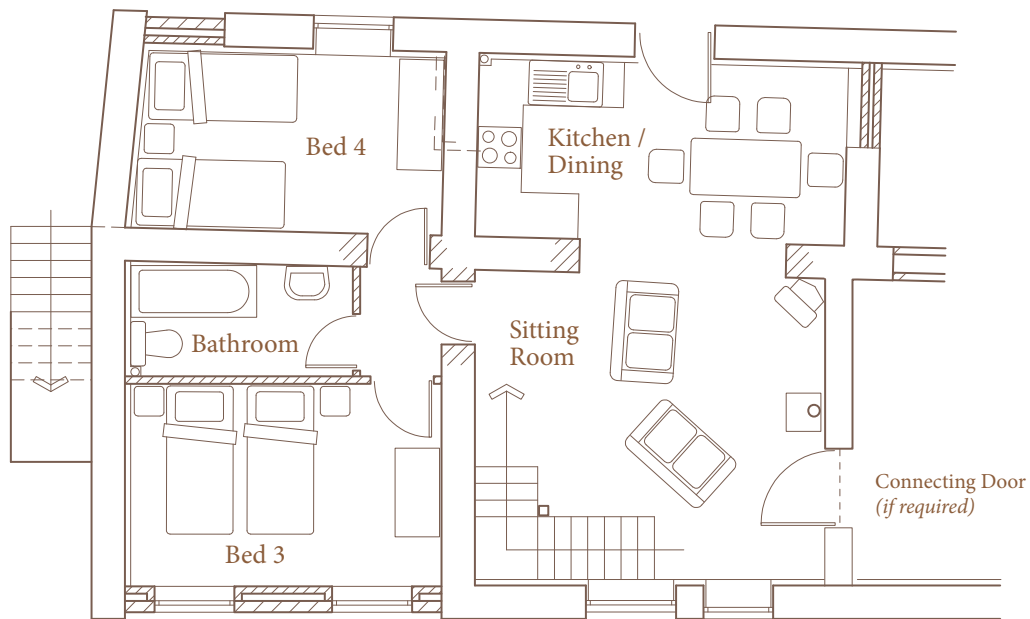

Ground Floor

First Floor

Knob End

1 doubles, 3 twins/ doubles (total 8)

Has 4 large bedrooms, two are en-suite and the two ground floor bedrooms share a good sized bathroom. There is a lovely sitting/dining room that looks out over the stream. It has an outside seating area for those summer barbecues, or just hanging out watching the sun do down...