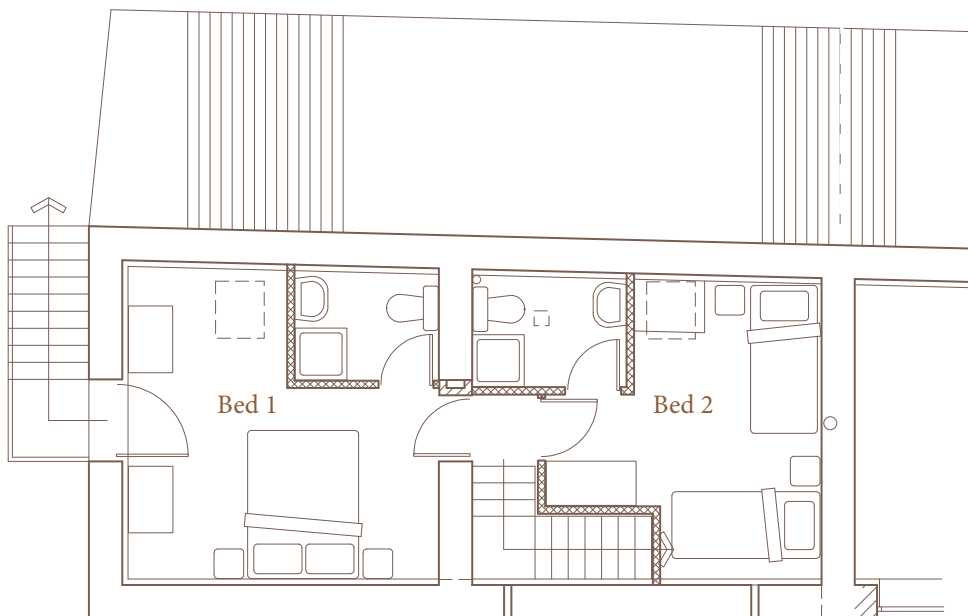

Ground Floor

First Floor

Knob End

1 doubles, 3 twins/ doubles (total 8)

Has 4 large bedrooms, two are en-suite and the two ground floor bedrooms share a good sized bathroom. There is a lovely sitting/dining room that looks out over the stream. It has an outside seating area for those summer barbecues, or just hanging out watching the sun do down...