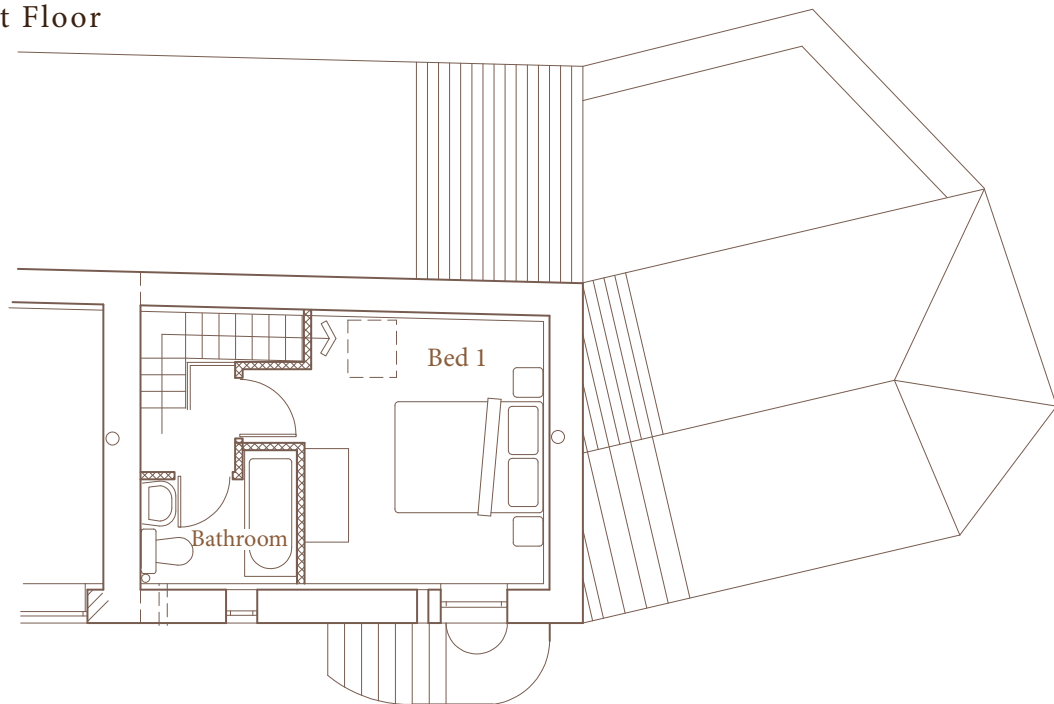

## Ground Floor

## First Floor

# Orchard End

2 twins/ doubles (total 4)

A spacious 2 bedroomed cottage with one en-suite bedroom upstairs and one en-suite downstairs. It has a large sitting, dining and kitchen area. The lawn looks out over the fields and Ecclesbourne Valley...