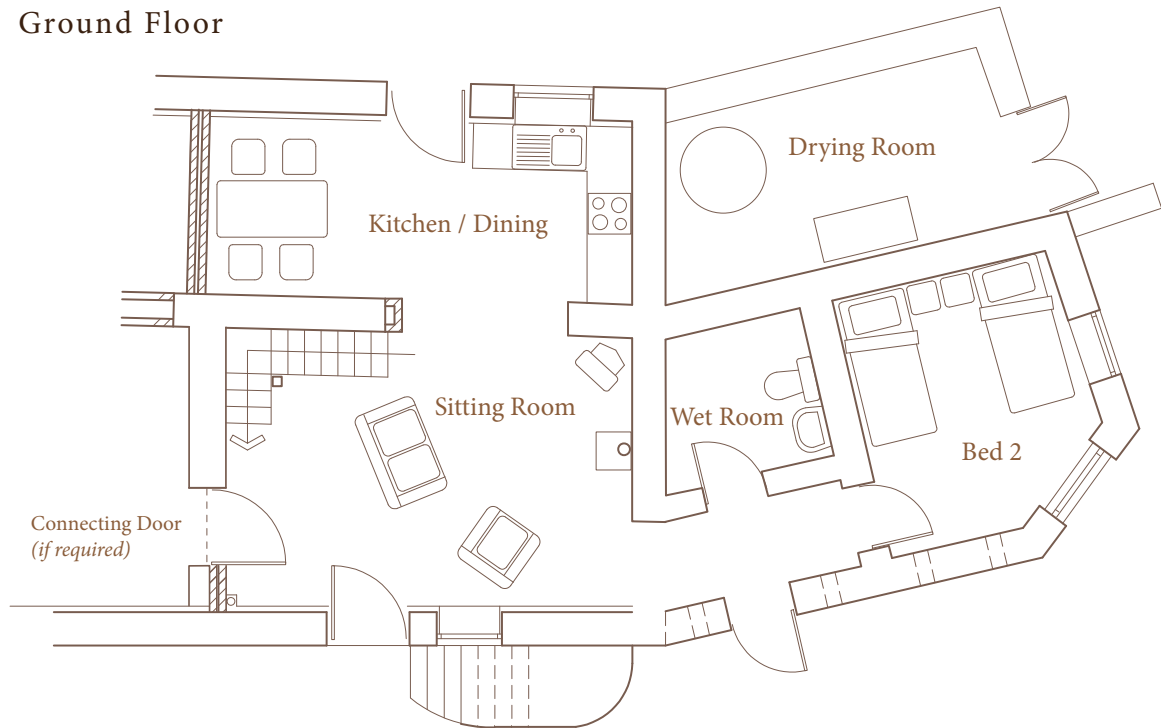

## Ground Floor

## First Floor

# Orchard End

2 twins/ doubles (total 4)

A spacious 2 bedroomed cottage with one en-suite bedroom upstairs and one en-suite downstairs. It has a large sitting, dining and kitchen area. The lawn looks out over the fields and Ecclesbourne Valley...