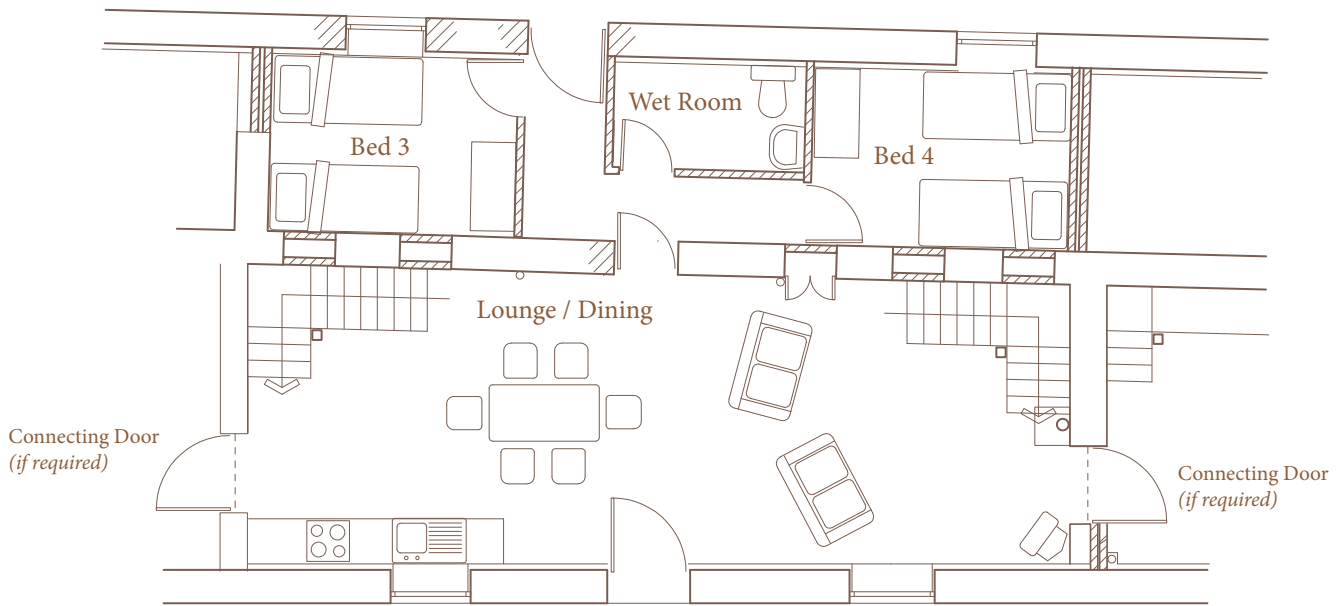

Ground Floor

First Floor

Matkins Barn

2 doubles, 2 twins/ doubles (total 8)

A 4 bedroom house with a large sitting, dining and kitchen area, with a beautiful dining table. Two bedrooms upstairs are en-suite and downstairs the two bedrooms share a shower wetroom suitable for people who find mobility a problem. Matkins Barn also has a lovely garden with seating and a barbecue area which catches the evening sun...