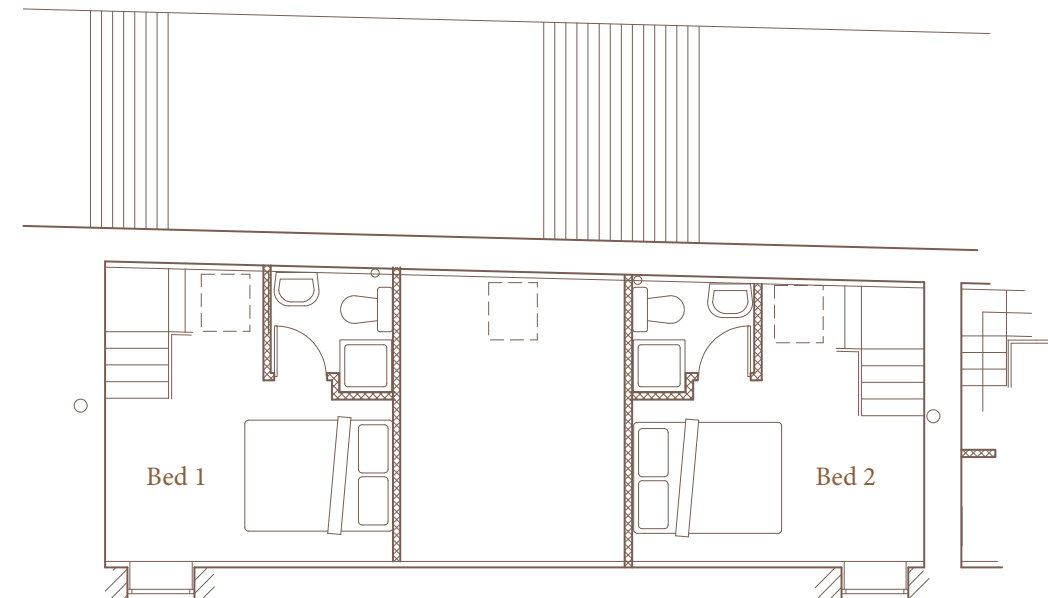

Ground Floor

First Floor

Matkins Barn

2 doubles, 2 twins/ doubles (total 8)

A 4 bedroom house with a large sitting, dining and kitchen area, with a beautiful dining table. Two bedrooms upstairs are en-suite and downstairs the two bedrooms share a shower wetroom suitable for people who find mobility a problem. Matkins Barn also has a lovely garden with seating and a barbecue area which catches the evening sun...